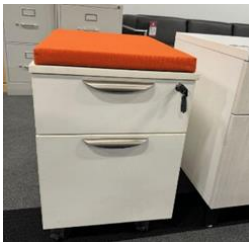

Classis Single Desk 30''X60''	Perch Chair	Classic Bistro Table with 42'' Square Top and Round Brushed Metal Base
Model No. PL103ESPRESSO	Model No. 73724BLKBLACKF58	Model No. PLBE42S/PLTRBBASE23BRU/PLT RBPOST28BRU
Price: \$180	Price: \$99	Price: \$219

ENTICE MULTI-FUNCTION HIGH BACK CHAIR	Classic Mobile Box/Box/File Pedestal	Hospitality Chair
Model No. 8456SBLACK9106	Model No. PL148WHITE	Model No. 802BLACKPVC
Price: \$175	Price: \$190	Price: \$45

30" Round Table	Laval Guest Chair	Nova Mid Back Chair
Model No PLT30RNPG/PLTRBASE23BRU/P LTRBPOST28	Model No. 3446BLKGREY1016-10	Model No. 10821
Price: \$198	Price: \$99	Price: \$199

37"H Bookshelf	36"H Corner Bookcase	2 Seater Sofa
Model No. PL152CHERRY	Model No. PL161CHERRY	Model No. 9682BLACKLEATHER
	Was: \$149	
Price: \$200	Price: \$90	Price: \$399

Steelwise Metal Box/Box/File Pedestal	36\"W x 29.5\"H Locking Double Door Cabinet	HON Nucleus Chair
Model No. CPSBBFSILVER	Model No. PL113CHERRY	Model No. HN1.A.H.IF.NT10.SB.T
Price: \$145	Price: \$230	Price: \$150